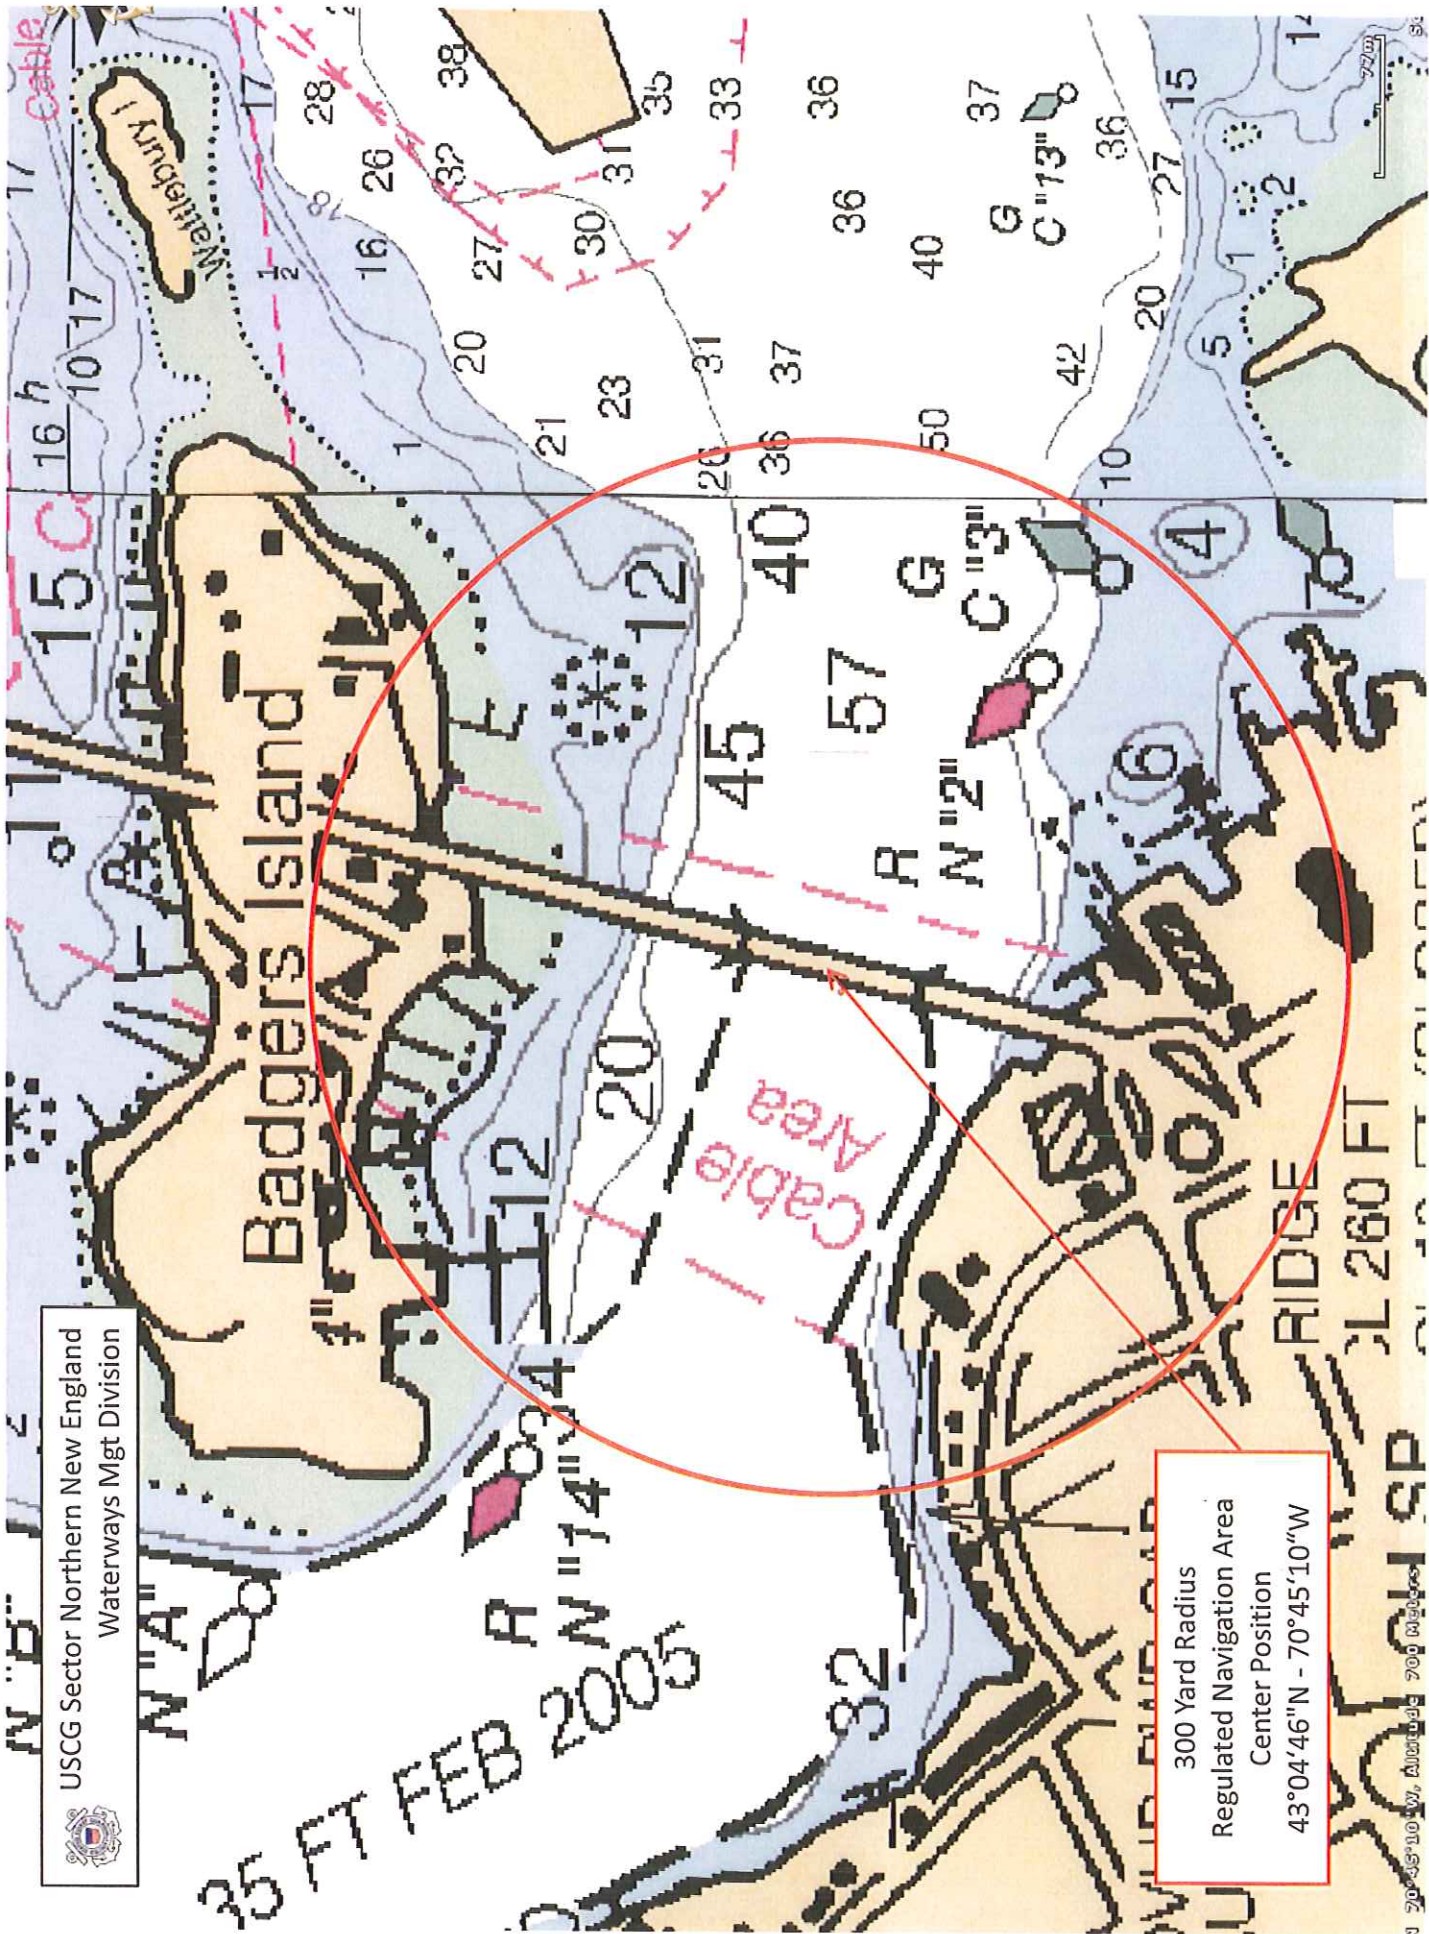

USCG Sector Northern New England
Waterways Mgt Division

300 Yard Radius
Regulated Navigation Area
Center Position
43°04'46"N - 70°45'10"W

43°04'46"N - 70°45'10"W, Altitude: 500 Meters

© 2008

USCG Sector Northern New England
Waterways Mgt Division

300 Yard Radius
Regulated Navigation Area
Center Position
43°04'46"N - 70°45'10"W