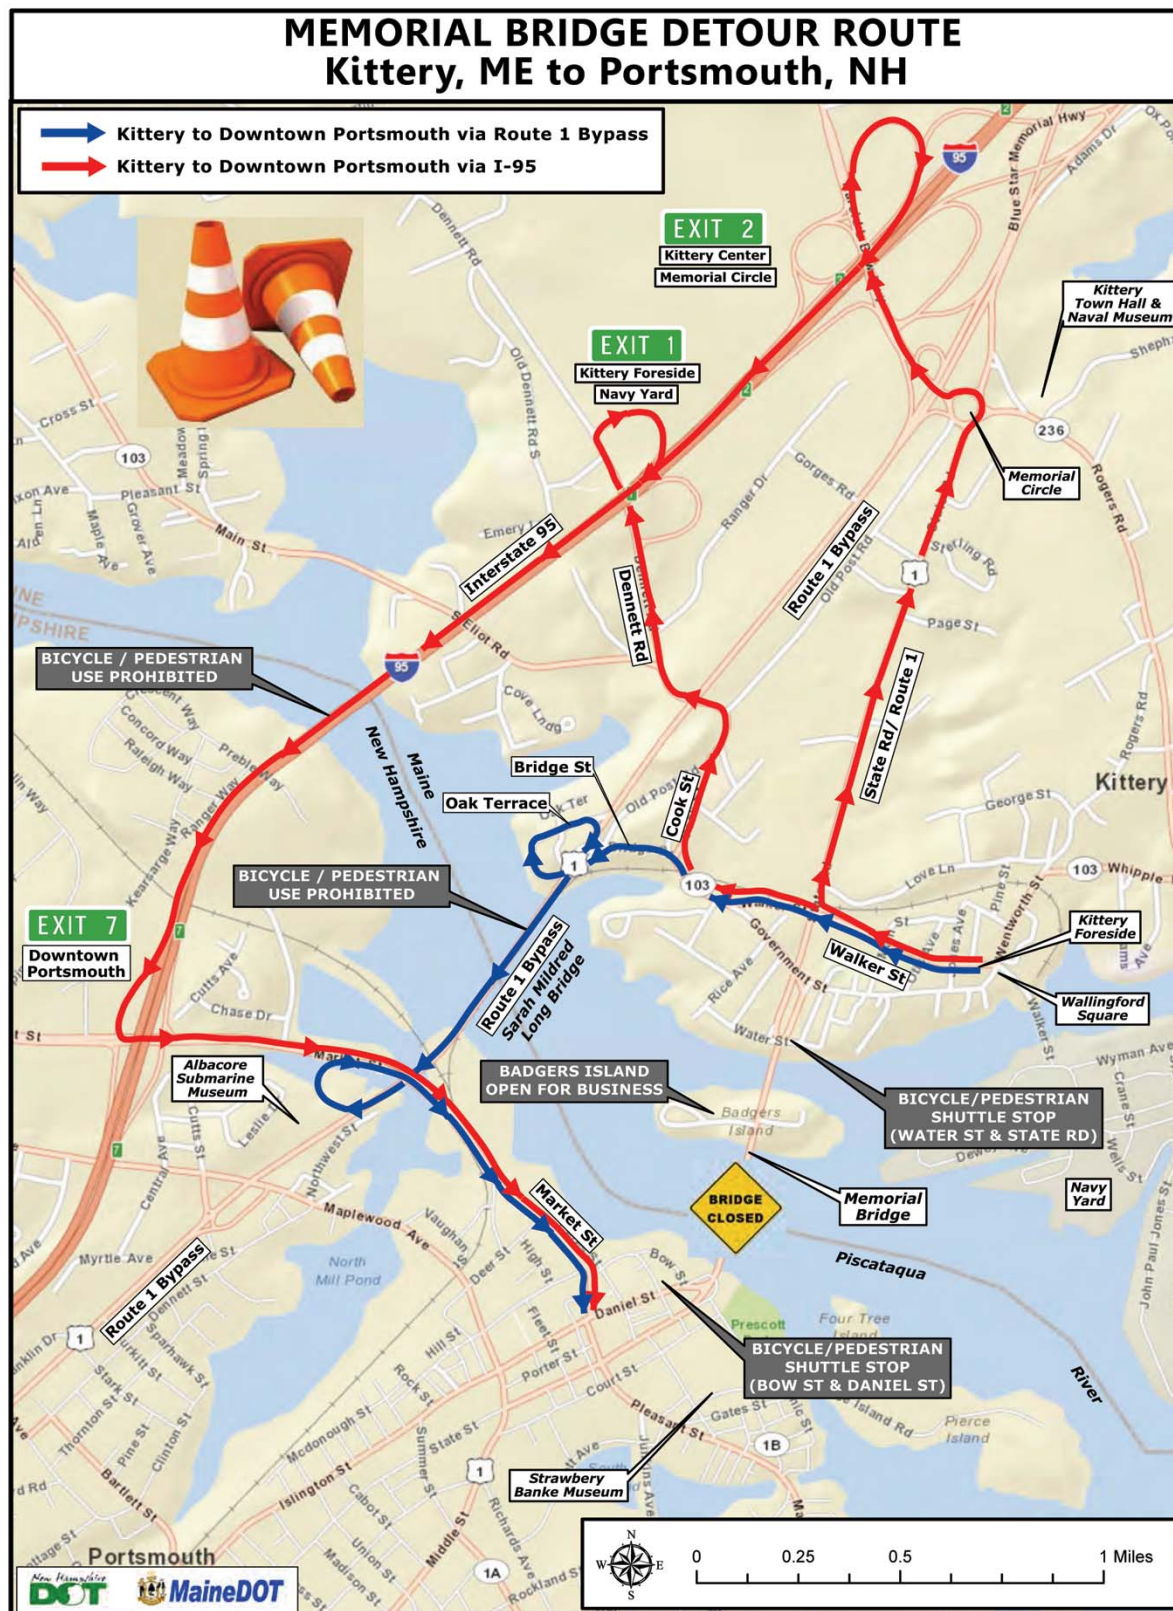

# HOW DO I GET TO PORTSMOUTH FROM HERE?

[WWW.MEMORIALBRIDGEPROJECT.COM](http://WWW.MEMORIALBRIDGEPROJECT.COM)

1-855-DOT-RIDE  
(1-855-368-7433)